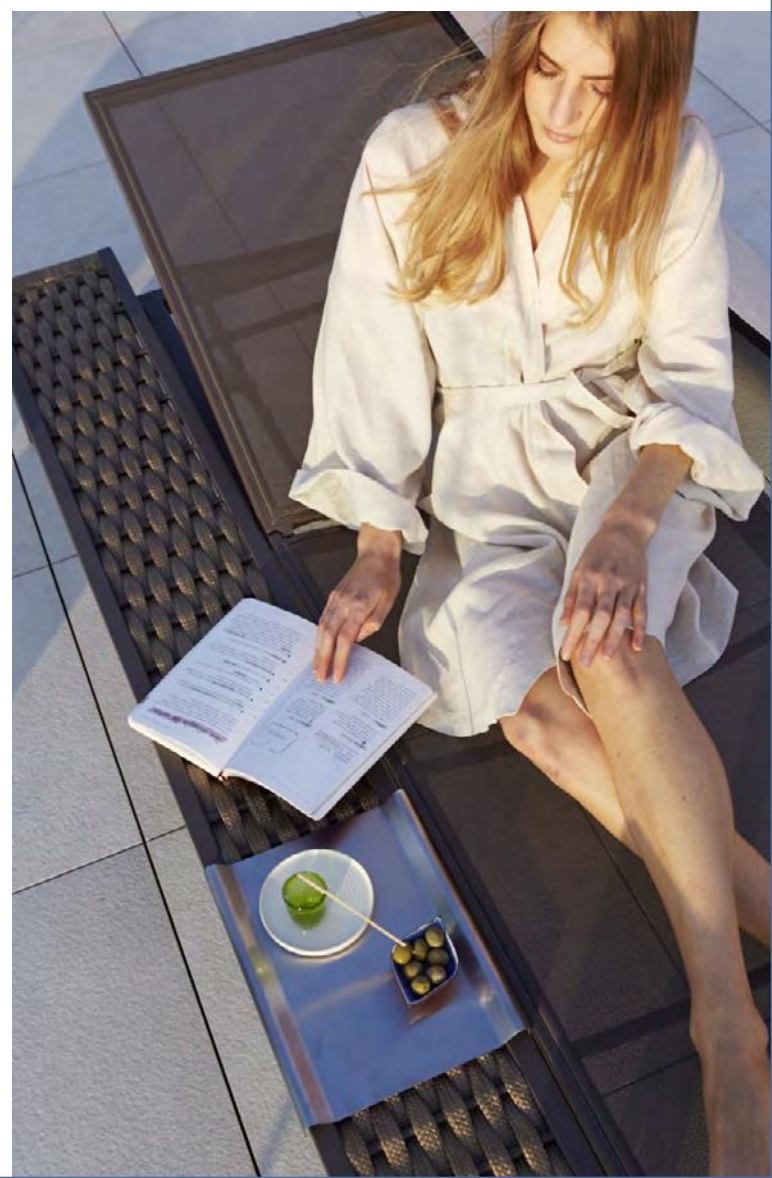

art. 9748
vassoio
tray
Tablett
plateau